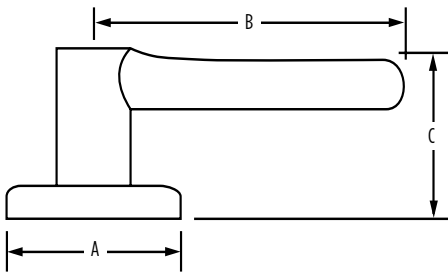

BRETON ROUND ROSE

Box Pack Specifications

SATIN NICKEL

SATIN CHROME

MATTE BLACK

AVAILABLE FUNCTIONS:

Passage

Privacy

Entry

Inactive

BRETON - ROUND ROSE	15 Satin Nickel	26 Polished Chrome	514 Matte Black
Passage	<input type="checkbox"/>	<input type="checkbox"/>	<input type="checkbox"/>
Privacy	<input type="checkbox"/>	<input type="checkbox"/>	<input type="checkbox"/>
Entry	<input type="checkbox"/>	<input type="checkbox"/>	<input type="checkbox"/>
Inactive	<input type="checkbox"/>	<input type="checkbox"/>	<input type="checkbox"/>

SPECIFICATIONS

Door Prep	Cross Bore 2-1/8" Edge Bore 1" Latch Face 1" x 2-1/4"
Backset	Adjustable to 2-3/8" or 2-3/4"
Door Thickness	1-3/8" - 1-3/4" doors standard. 2-1/4" doors optional`
Cylinder	SmartKey
Faceplates	1" x 2 1/4" Includes square corner, radius corner and drive-in
Strikes	2-1/4" full lip. Includes square corner, radius corner and drive-in
Bolt	1" throw
Door Handing	Reversible for right or left-handed doors
ANSI/BHMA	A156.5 Grade 3
ADA	Interior turn piece meets 4.13.9 ADA requirements
ASTM	All Weiser product meets ASTM E 331 water penetration testing

Dimensions	A	B	C	C (Keyed)
Breton (Round Rose)	2 5/8"	4"	2 3/16"	

WARRANTY:

Weiser™ products provide a "Lifetime Mechanical Warranty" that covers all defects in material and workmanship. For more information, please visit ca.weiserlock.com/en/warranty/.